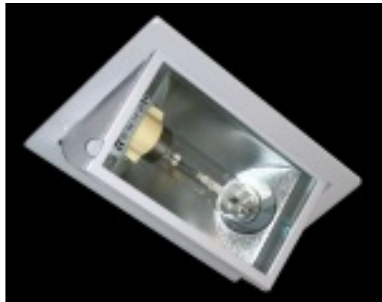

Downlight for WhiteSon-lamp 100 W, silver-grey, square

Square downlight (wallwasher) for high-pressure-sodium-lamp (Philips White Son), silver-reflector, with control-gear-box, without lamp

<i>Type-no.</i>	723 327 101
<i>Color</i>	silver-grey
<i>Reflectorcolor</i>	chrome
<i>Socket</i>	PG12 (Philips SDW-T)
<i>Power of bulb</i>	100 W
<i>Outer size</i>	230 x 140 mm
<i>Build-in size / height</i>	220 x 135 mm, 160 mm
<i>Default delivery-time</i>	2-3 days