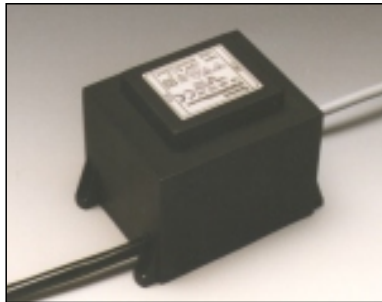

## Transformer 200 VA, 24 V

Safety-transformer, with primary fuse

Type-no.	096 132 200
Use for	Low-voltage-halogen-lighting
Voltage	prim. 230 V / sec. 24 V
Power	200 VA
Input	wire (60 cm), fuse and overheat-protection
Output	wire (60 cm)
Size / weight	130 x 90 x 85 mm, 3.9 kg
Approvals	
Origin	Made in Germany
Default delivery-time	1-2 days