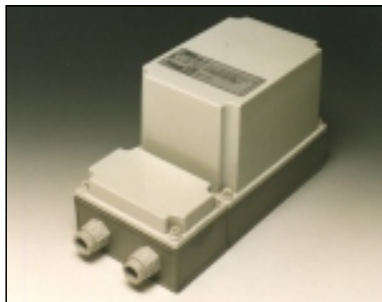

## Transformer 1600 VA, 110 V / 230 V

Auto-transformer in water-protected housing (IP54), with 230V-fuse

Type-no.	135 138 016
Use for	Supplying 110V-120V-devices in 220V-230V-240V mains, or running 220 V devices in 120 V mains
Voltage	prim. 230 V or 110 V / sec. 110 V or 230 V
Power	1600 VA
Input	terminal block, fuse
Output	terminal block
Size / weight	255 x 125 x 150 mm, 10.9 kg
Origin	Made in Germany
Default delivery-time	1-2 days