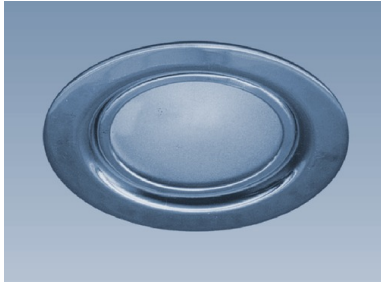

Furniture-halogendownlight chrome

Downlight for low-voltage-halogen-bulbs,
for use in furniture, bulb included

Type-no.	006 248 002
Color	chrome
Socket	G4 (Halogen)
Power	10 - 20 W
Outer size	Ø 72 mm
Build-in size / height	Ø 61 mm / 19 mm
Standard delivery time	1-2 days