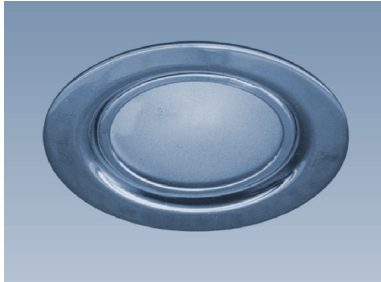

Furniture-halogendownlight chrome-brushed

Downlight for low-voltage-halogen-bulbs,
for use in furniture, bulb included

Type-no.	006 278 004
Color	chrome-brushed
Socket	G4 (Halogen)
Power	10 - 20 W
Outer size	Ø 72 mm
Build-in size / height	Ø 61 mm / 19 mm
Standard delivery time	1-2 days