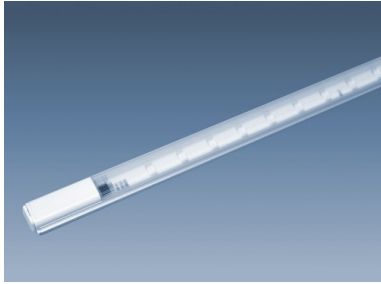

LED light bar 930 mm, 6 W

LED light bar with high luminous power, in aluminium profile, covered by acrylic glass, linkable

Type-no.	130 392 006
Color	silver-grey
Power	6 W
Brightness	380 lm
Outer size	933 x 23 x 15 mm
Remarks	LED driver 24 VDC required
Standard delivery time	1-2 days