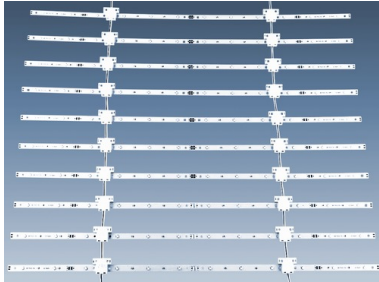

LED lattice 250 x 50 cm, IP66, 165 W

LED lattice light, IP66, for outdoor backlighting. Light consisting of 61 LED bars connected parallel in a distance of 30 mm. The single LED bar is fitted with 12 LEDs. Each bar 2.7 W and approx. 270 lm., dimensions 496 x 10 x 7 mm

Type-no.	142 545 165
Power	165 W
Brightness	16500 lm
Color temperature	approx. 6000 K (cool white)
Outer size	2500 x 496 x 7 mm
Approvals	
Remarks	LED driver 24 V DC required
Standard delivery time	3-4 weeks