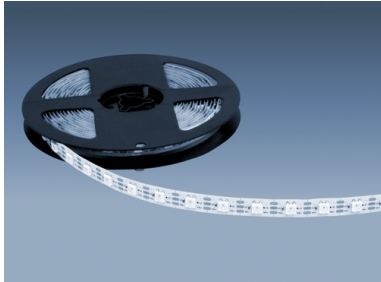

## Magic addressable LED strip 60 LED/m

Flexible LED strip, equipped with individually addressable RGB LEDs, 18 W/m max., 60 LEDs/m, width 10 mm, length 5 m (one reel), dimmable, cuttable at each LED, self-adhesive. Addressable with controller with pre-programmed special effects (e.g. LED flow lights), or with completely freely programmable controllers for individual special effects. Power supply by transformer 5 V DC

Type-no.	143 635 018
Power	18 W/m
Outer size	5000 x 10 x 2,2 mm
Approvals	
Remarks	LED driver 5 V DC required
Standard delivery time	1-2 days