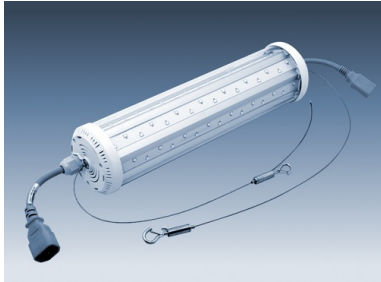

## LED cylinder light 41 W

LED light for backlighting three-dimensional forms, like picture cubes and light pillars. Equipped with 96 LEDs, covered by protective glass. With suspension system for easy installation. Power supply by 100-240 V, no external driver needed. Max. 6 lights can be daisy-chained.

Type-no.	151 292 041
Power	41 W
Brightness	4100 lm
Color temperature	approx. 6500 K
Outer size	335 mm, Ø 84 mm
Approvals	CE
Standard delivery time	1-2 days