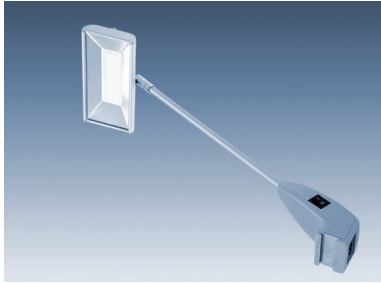

## LED exhibition light 20 W

Very bright led display light, metal head, easy installation, 230 V power supply (no transformer required), can be looped through

Type-no.	151 338 020
Power	20 W
Brightness	1800 lm
Outer size	520 x 145 x 95 mm
Standard delivery time	1-2 days