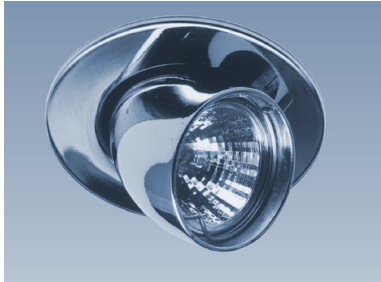

Halogendownlight chrome

Downlight for low-voltage-halogen-bulbs,
with very wide turn-angle (up to 85° !)

Type-no.	300 271 002
Color	chrome
Socket	GU 5.3 (MR16-halogen-bulb)
Power	20 - 50 W
Outer size	Ø 100 mm
Build-in size / height	Ø 80 mm / 80 mm
Standard delivery time	1-2 days