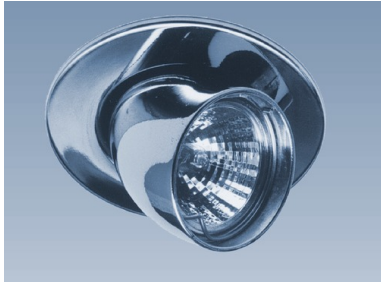

## Halogendownlight gold

Downlight for low-voltage-halogen-bulbs,  
with very wide turn-angle (up to 85° !)

Type-no.	300 272 003
Color	gold
Socket	GU 5.3 (MR16-halogen-bulb)
Power	20 - 50 W
Outer size	Ø 100 mm
Build-in size / height	Ø 80 mm / 80 mm
Standard delivery time	1-2 days