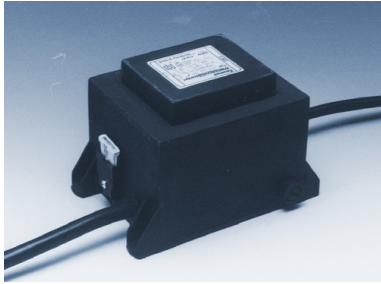

Transformer 150 VA with wire

Safety-transformer, with primary and secondary fuse

Type-no.	096 061 150
Type	Safety transformer
Intended use	Low-voltage-halogen- and LED-lighting
Voltage	Primary 230 V / Secondary 11.6 V AC
Power	150 VA
Input	Wire (60 cm), fuse and overheat-protection
Output	1 x 150 W with wire (60 cm), fuse
Size / weight	130 x 90 x 85 mm / 3.2 kg
Approvals	  
Origin	Made in Germany
Standard delivery time	1-2 weeks