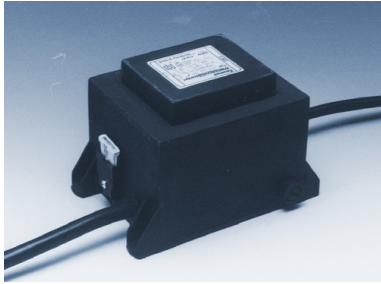

Transformer 300 VA with wire

Safety-transformer, with primary and secondary fuse

Type-no.	096 067 300
Type	Safety transformer
Intended use	Low-voltage-halogen- and LED-lighting
Voltage	Primary 230 V / Secondary 11.6 V AC
Power	300 VA
Input	Wire (60 cm), fuse and overheat-protection
Output	1 x 300 W with wire (60 cm), fuse
Size / weight	130 x 90 x 100 mm / 4.0 kg
Approvals	  
Origin	Made in Germany
Standard delivery time	1-2 weeks