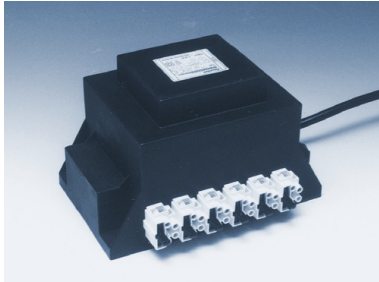

Transformer 300 VA with terminal blocks

Safety-transformer, with primary and secondary fuse

| | |
|------------------------|--|
| Type-no. | 120 053 300 |
| Type | Safety transformer |
| Intended use | Low-voltage-halogen-lighting |
| Voltage | Primary 230 V / Secondary 11.6 V AC |
| Power | 300 VA |
| Input | Wire (60 cm), fuse and overheat-protection |
| Output | 6 x 50 W, each with fuse and terminal block |
| Size / weight | 182 x 137 x 110 mm / 5.9 kg |
| Approvals | CE  |
| Origin | Made in Germany |
| Standard delivery time | 1-2 days |