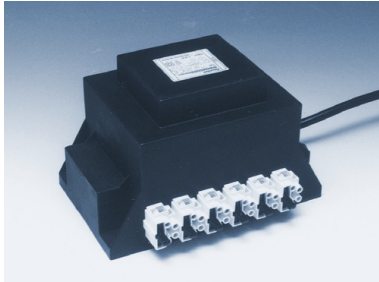

Transformer 400 VA with terminal blocks

Safety-transformer, with primary and secondary fuse

(Photo shows similar transformer but with different power)

Type-no.	120 054 400
Type	Safety transformer
Intended use	Low-voltage-halogen-lighting
Voltage	Primary 230 V / Secondary 11.6 V AC
Power	400 VA
Input	Wire (60 cm), fuse and overheat-protection
Output	8 x 50 W, each with fuse and terminal block
Size / weight	182 x 137 x 130 mm / 8.5 kg
Approvals	CE 
Origin	Made in Germany
Standard delivery time	1-2 days