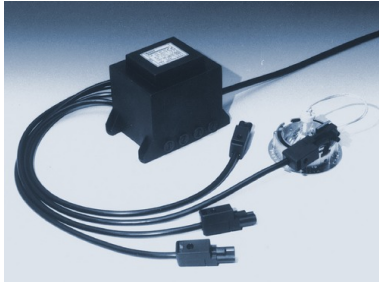

Transformer 300 VA with Wieland-socket

Safety-transformer, with primary and secondary fuse

(Photo shows similar transformer but with different power)

Type-no.	120 083 300
Type	Safety transformer
Intended use	Low-voltage-halogen-lighting
Voltage	Primary 230 V / Secondary 11.6 V AC
Power	300 VA
Input	Wire (60 cm), fuse and overheat-protection
Output	6 x 50 W, each with fuse and wire (60 cm) with Wieland-socket
Size / weight	185 x 115 x 130 mm / 6.5 kg
Approvals	CE 
Origin	Made in Germany
Standard delivery time	1-2 days