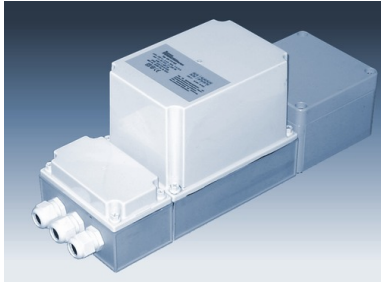

Transformer 230 V / 30 VDC, 400 VA, IP65

Safety-transformer, waterproof (IP65), with primary fuse

Type-no.	135 174 402
Type	Safety transformer
Intended use	-
Voltage	Primary 230 V / Secondary 30 V DC
Power	400 VA
Input	Terminal block, fuse
Output	2 x 200 W with terminal block
Protection class	IP 65
Size / weight	405 x 125 x 150 mm / 11.4 kg
Approvals	
Origin	Made in Germany
Standard delivery time	1-2 weeks