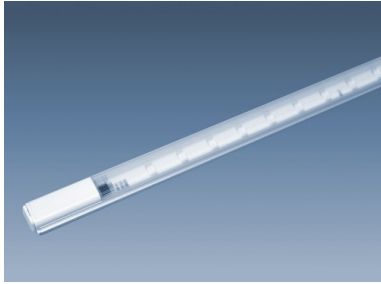

LED light bar 430 mm, 2.6 W

LED light bar with high luminous power, in aluminium profile, covered by acrylic glass, linkable

Type-no.	130 390 003
Color	silver-grey
Power	3 W
Brightness	190 lm
Outer size	432 x 23 x 15 mm
Remarks	LED driver 24 VDC required
Standard delivery time	1-2 days