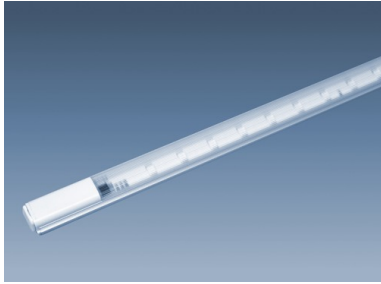

LED light bar 595 mm, 4 W

LED light bar with high luminous power, in aluminium profile, covered by acrylic glass, linkable

Type-no.	130 391 004
Color	silver-grey
Power	4 W
Brightness	284 lm
Outer size	597 x 23 x 15 mm
Remarks	LED driver 24 VDC required
Standard delivery time	1-2 days