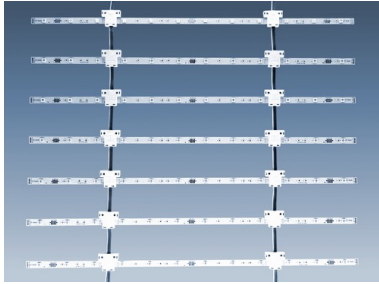

## RGB LED lattice 242 x 50 cm, 112 W

RGB LED lattice light for coloured backlighting. Light consisting of several LED bars connected parallel in a distance of 50 mm. The single LED bar is fitted with 12 RGB LEDs. Each bar 2.8 W and approx. max. 78 lm., dimensions 496 x 18 x 7 mm

Type-no.	142 429 112
Power	112 W
Brightness	3120 lm
Outer size	2420 x 496 x 7 mm
Approvals	
Remarks	LED driver 12 V DC required
Standard delivery time	1-2 days