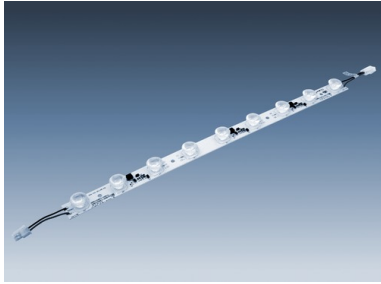

LED side lighting module 22.5 W

LED side lighting module with high power leds, suitable for particularly slim single- and doubleside lightboxes. Special lenses enable particularly low installation depths from 40 mm (depending on backlit material)

Type-no.	142 486 022
Power	23 W
Brightness	2450 lm
Outer size	460 x 26 x 14 mm
Approvals	
Remarks	LED driver 24 V DC required
Standard delivery time	1-2 days