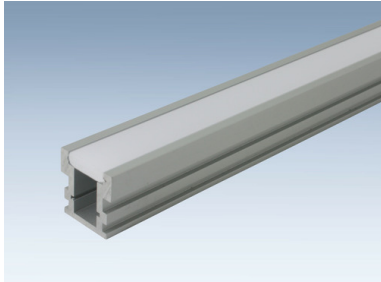

## Aluminium floor profile 2 m

Walkable aluminium profile for floor mounting, with diffusor, with end caps. Suitable for led strips up to 11 mm width. Usuable in dry indoor areas. Loadable up to 10 kN

Type-no.	143 129 202
Outer size	2000 x 26 x 26 mm
Standard delivery time	1-2 days