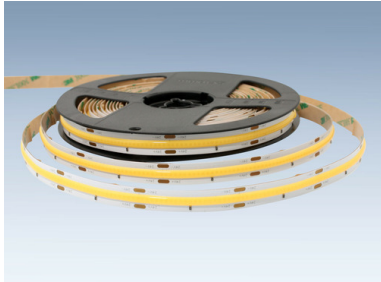

COB LED strip 14 W/m

Flexible LED strip, equipped with seamless COB LEDs (528 chips/m), creating an uniform light band without any visible LED dots (totally dot-free), beam angle 180°, CRI > 90, self-adhesive, width 10 mm, dimmable, length 5 m, cuttable each 45 mm

Type-no.	143 631 140
Power	14 W/m
Brightness	1560 lm/m
Outer size	5000 x 10 x 2 mm
Approvals	
Remarks	LED driver 24 V DC required
Standard delivery time	1-2 days