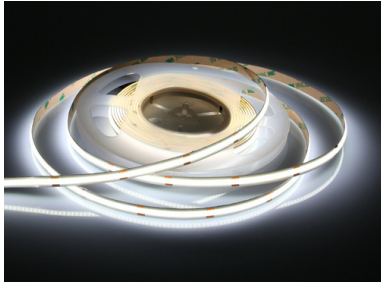

COB LED strip 10 W/m

Flexible LED strip, equipped with seamless COB LEDs (384 chips/m), creating an uniform light band without any visible LED dots (totally dot-free), beam angle 180°, CRI > 90, self-adhesive, width 8 mm, dimmable, length 5 m, cuttable each 41.5 mm

Type-no.	143 633 100
Power	10 W/m
Brightness	1100 lm/m
Outer size	5000 x 8 x 2 mm
Approvals	
Remarks	LED driver 24 V DC required
Standard delivery time	1-2 days